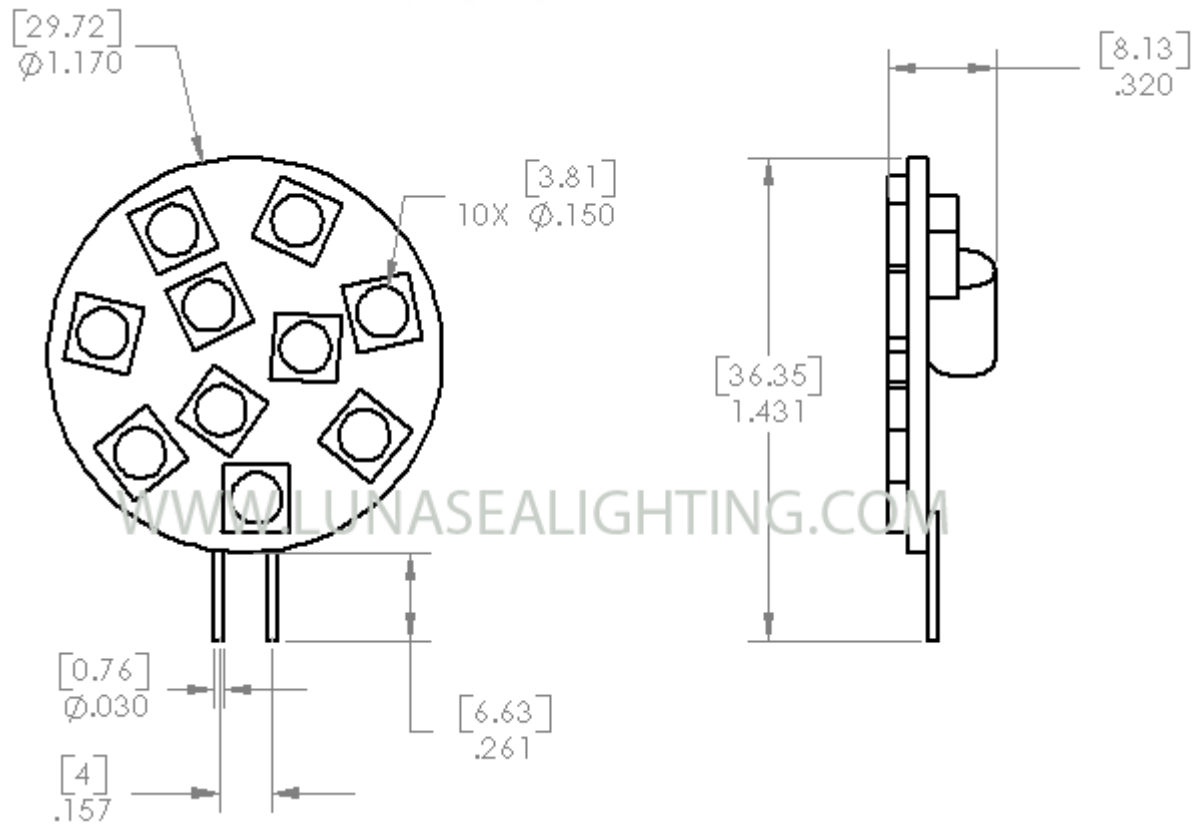

Part #

LLx-21TR-71-00

Voltage Range:	8-30VDC / 12VAC
Power Consumption:	1.5 Watt
Light Color:	RED