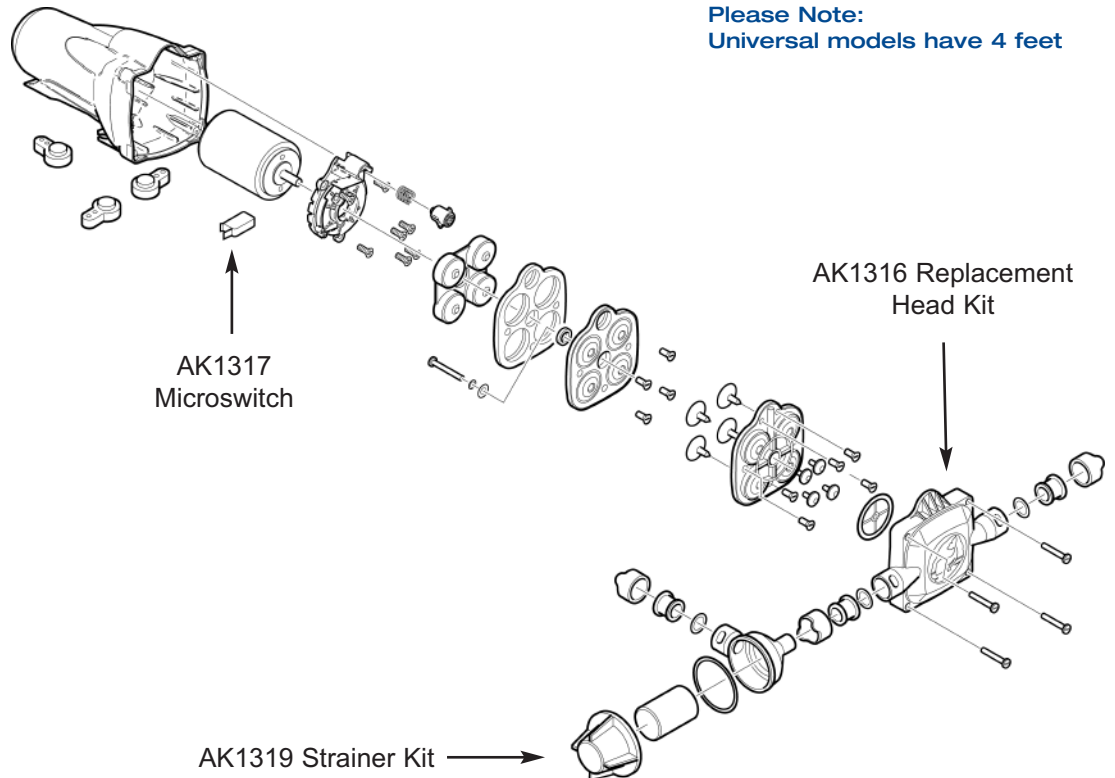

Electric Galley Pump Range

Watermaster and Universal

Watermaster - Automatic Pressure Pump Range

Universal - Washdown Pressure Pump

FW0814, FW1214, FW1215, FW1225

UF1815, UF2014, UF2015, UF8015, UF8025 Introduced 2005.

CURRENT MODEL

Please Note:
Universal models have 4 feet

Note: UF models replaced UP codes. UF models come with Quick Connect 15mm heads. This head can be retrofitted to UP models using Service Kit AK1316. The 8ltr and 12ltr Universal Pressure Pump models (UF0812, UF0814, UF1212, UF1214, UF1215, UF1225) have been directly replaced with the Watermaster Pressure Pump Range (FW0814, FW1214, FW1215, FW1225).

Service Kits

AK1316 Service Kit for Pump Head

Qty	Containing
1	Replacement head (includes front cover). Also retrofits to obsolete UP or UF style Universals, or WD Washdown kits

AK1316

AK1317

AK1317 Universal Microswitch Kit